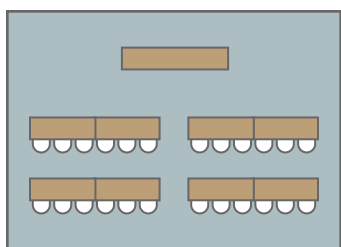

Assembly Room  
Side B  
4.04.22-1

Assembly Room  
Side A  
4.04.22

**Lecture Style**  
 [6-8 chairs per row]

**Conference Style: U-Shape**  
 [rectangle tables with 2 chairs per table]

**Conference Style: Square Shape**  
 [rectangle tables with 2 chairs per table]

**Block Style**  
 [2 rectangle tables grouped with 6 chairs per section]

**Classroom Style**  
 [rectangle tables with 3 chairs per table]

**Boardroom Style**  
 [long tables grouped with multiple chairs]

**Custom Configuration**  
 [front part of room lecture, rear part table blocks]