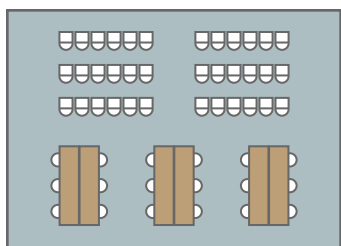

Assembly Room  
Side B  
4.04.22-1

Assembly Room  
Side A  
4.04.22

**Lecture Style**  
 [6-8 chairs per row]

**Conference Style: U-Shape**  
 [rectangle tables with 2 chairs per table]

**Conference Style: Square Shape**  
 [rectangle tables with 2 chairs per table]

**Block Style**  
 [2 rectangle tables grouped with 6 chairs per section]

**Classroom Style**  
 [rectangle tables with 3 chairs per table]

**Boardroom Style**  
 [long tables grouped with multiple chairs]

**Custom Configuration**  
 [front part of room lecture, rear part table blocks]