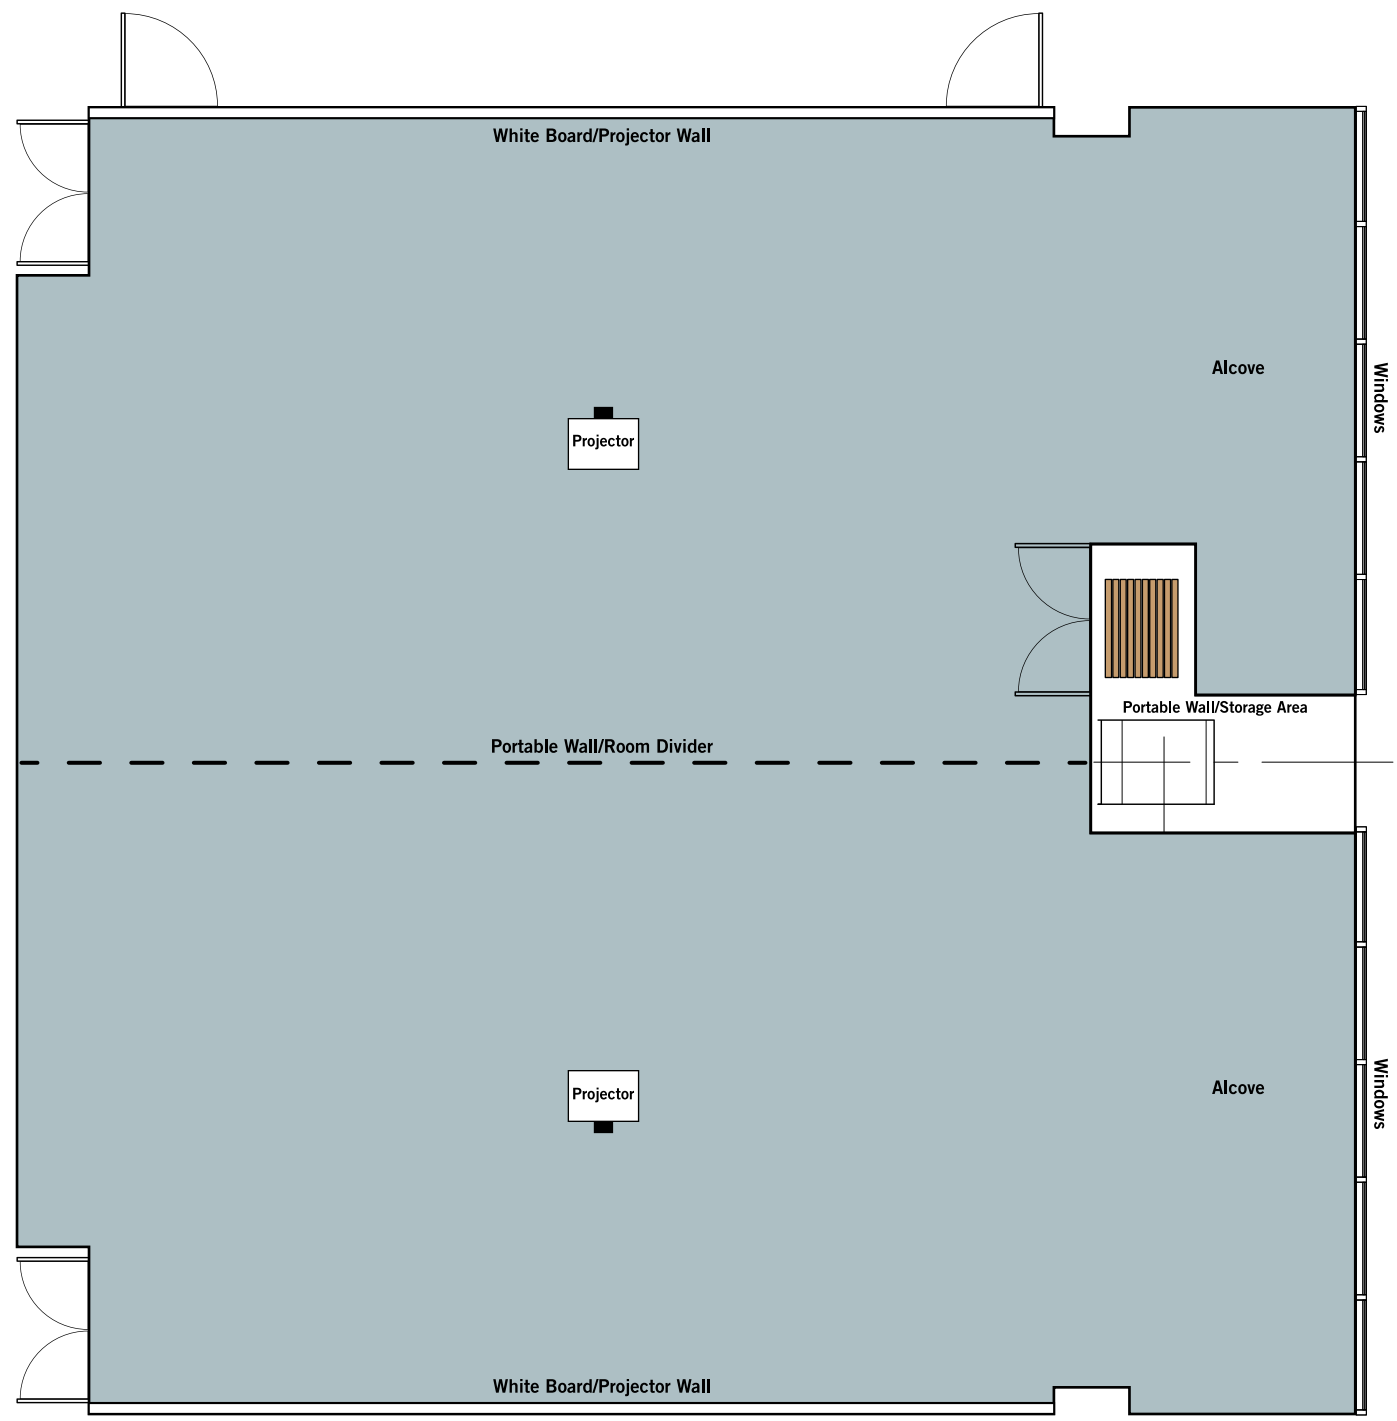

Assembly Room  
Side B  
4.04.22-1

Assembly Room  
Side A  
4.04.22

**Lecture Style**  
 [6-8 chairs per row]

**Conference Style: U-Shape**  
 [rectangle tables with 2 chairs per table]

**Conference Style: Square Shape**  
 [rectangle tables with 2 chairs per table]

**Block Style**  
 [2 rectangle tables grouped with 6 chairs per section]

**Classroom Style**  
 [rectangle tables with 3 chairs per table]

**Boardroom Style**  
 [long tables grouped with multiple chairs]

**Custom Configuration**  
 [front part of room lecture, rear part table blocks]